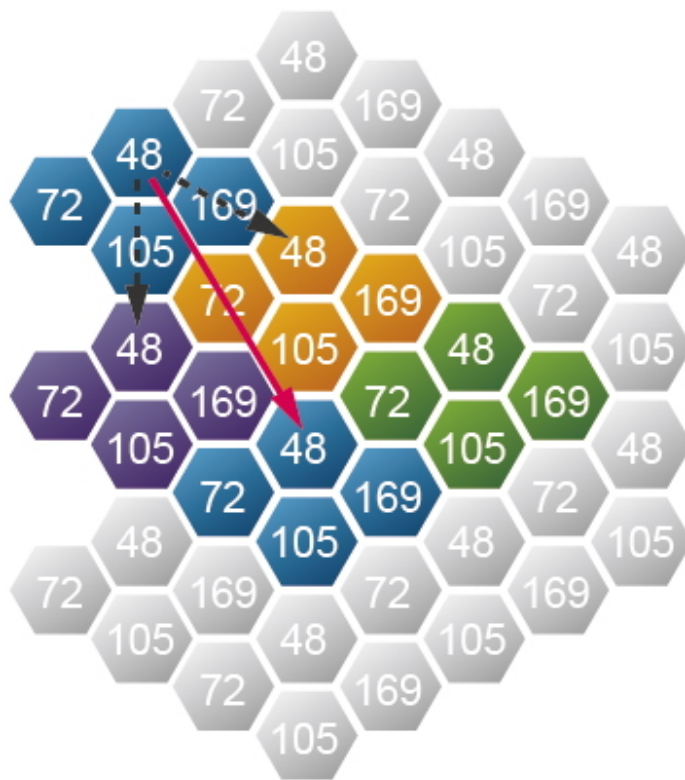

5GHz

Data Transmission Rates **2400Mbps**

A **75%** Reduction in Delays

With Beamforming

Dedicated and stable signals

Without Beamforming

Signal loss

WPA3[👑]